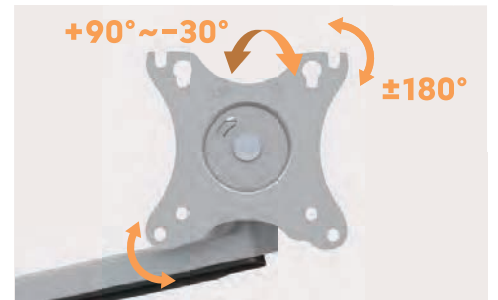

LDT72 Series

Premium Aluminum Articulating Monitor Arms & Stands

Brateck[®]
BRACKET TECHNOLOGY

VESA Plate with Keyhole Slots
provide quick monitor installation

Seamless side-by-side viewing
for dual and quad monitor arms

Multiple Mounting Options for different user needs

Clamp / Grommet Base

Freestanding Base