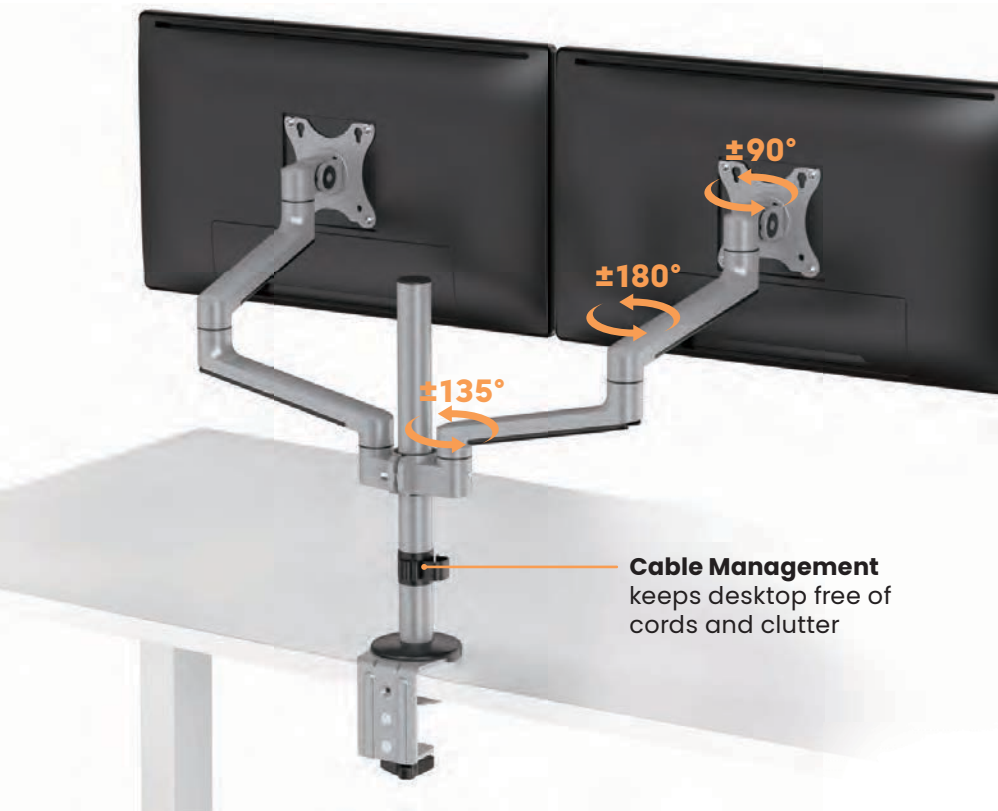

LDT72 Series

Premium Aluminum Articulating Monitor Arms & Stands

Brateck[®]
BRACKET TECHNOLOGY

VESA Plate with Keyhole Slots
provide quick monitor installation

Seamless side-by-side viewing
for dual and quad monitor arms

Multiple Mounting Options for different user needs

Clamp / Grommet Base

Freestanding Base