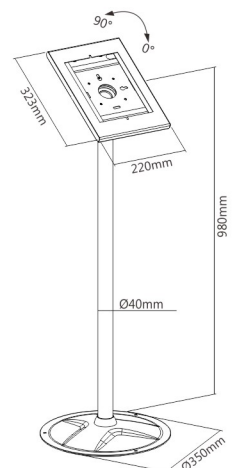

For 9.7" iPad, iPad Air, iPad Pro

PAD12-02N

For 9.7" & 10.2" iPad, 10.5" iPad Air (Gen 3), 10.5" iPad Pro, 10.1" Samsung Galaxy Tab A (2019)

PAD12 Series

Anti-Theft Countertop Tablet Kiosk

LUMI
pro

Anti-Theft Design
provides additional security for your property