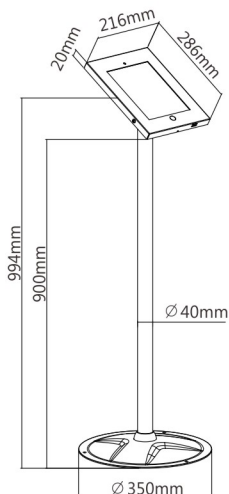

PAD12-02A

For 9.7" iPad, iPad Air, iPad Pro