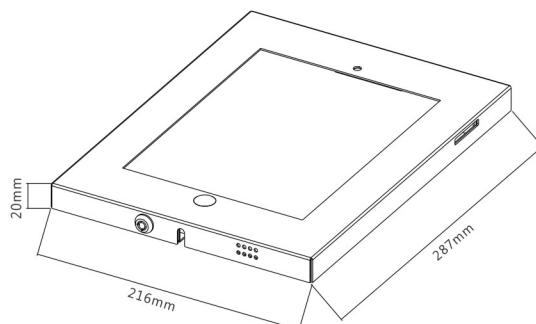

Anti-Theft Design
provides additional security for your property

Cable Management
create a clean look

Colors:  

PAD12-01A

For 9.7" iPad, iPad Air, iPad Pro

PAD12-01AL

For 9.7" iPad, iPad Air, iPad Pro

PAD12 Series