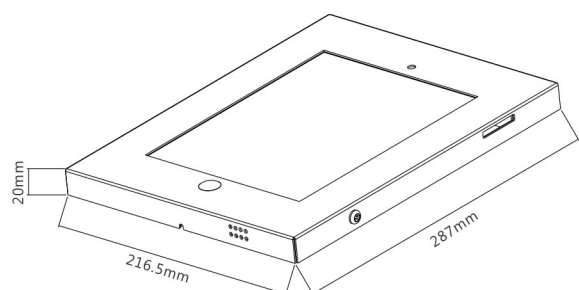

Anti-Theft Design
provides additional security for your property

Cable Management
create a clean look

Colors:  

PAD12-01A

For 9.7" iPad, iPad Air, iPad Pro

PAD12-01AL

For 9.7" iPad, iPad Air, iPad Pro

PAD12 Series