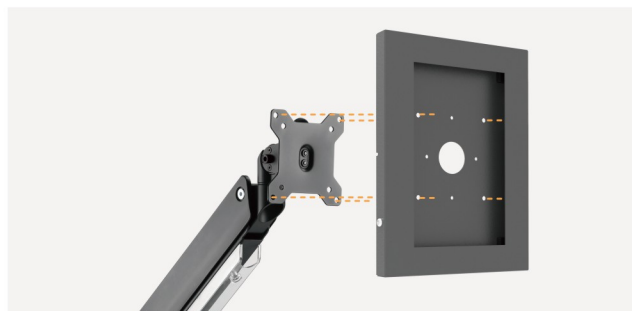

PAD12 Series

Anti-Theft Tablet Mounting Solutions

Compatible with iPad, iPad Pro, iPad Air and Samsung® Galaxy Tab A

Trademark Notice: Unless otherwise indicated, products and/or accessories shown in conjunction with LUMI products displayed in this publication are not included. All company, product and service names used in this publication are for identification purposes only. Logos or Trademarks shown belong to their respective owners.

E-mail: info@lumi.cn / www.lumi.cn

PAD12 Series Anti-Theft Wall Tablet Enclosure

LUMI
pro

Easily Attach to Walls
for quick installation

Compatible with 100x100 VESA Plate
offers multiple installation applications

Anti-Theft Design
provides additional security for your property

Cable Management
create a clean look

Colors:  

PAD12-01A

For 9.7" iPad, iPad Air, iPad Pro

PAD12-01AL

For 9.7" iPad, iPad Air, iPad Pro

PAD12 Series