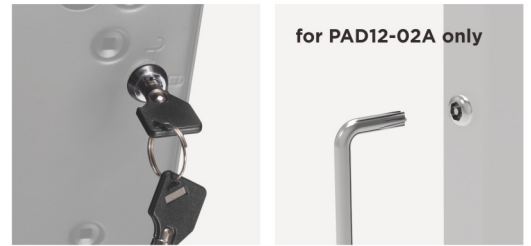

E-mail: info@lumi.cn / www.lumi.cn

PAD12 Series Anti-Theft Wall Tablet Enclosure

LUMI
pro

Easily Attach to Walls
for quick installation

Compatible with 100x100 VESA Plate
offers multiple installation applications

Anti-Theft Design
provides additional security for your property

Cable Management
create a clean look

Colors:  

PAD12-01A

For 9.7" iPad, iPad Air, iPad Pro

PAD12-01AL

For 9.7" iPad, iPad Air, iPad Pro

PAD12 Series

Anti-Theft Freestanding Tablet Kiosk

Anti-Theft Design
provides additional security for your property

Fits Multiple Tablets
(for PAD12-02N only)

Colors:

PAD12-02A

For 9.7" iPad, iPad Air, iPad Pro

PAD12-02AL