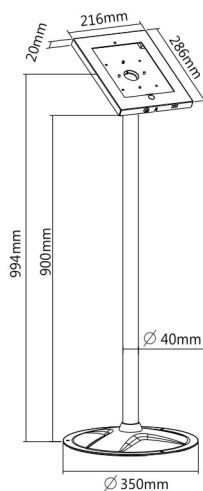

For 9.7" iPad, iPad Air, iPad Pro

PAD12-02N

For 9.7" & 10.2" iPad, 10.5" iPad Air (Gen 3), 10.5" iPad Pro, 10.1" Samsung Galaxy Tab A (2019)

PAD12 Series

Anti-Theft Countertop Tablet Kiosk

LUMI
pro

Anti-Theft Design
provides additional security for your property