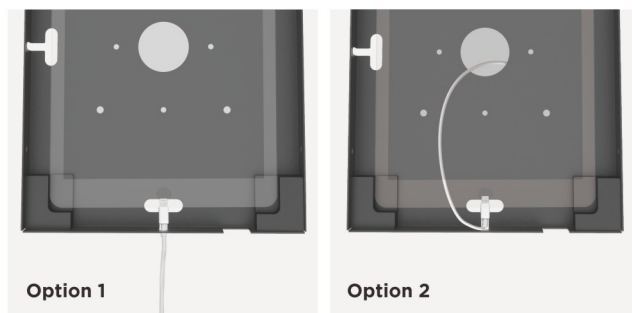

E-mail: info@lumi.cn / www.lumi.cn

PAD12 Series Anti-Theft Wall Tablet Enclosure

LUMI
pro

Easily Attach to Walls
for quick installation

Compatible with 100x100 VESA Plate
offers multiple installation applications

Anti-Theft Design
provides additional security for your property

Cable Management
create a clean look

Colors:  

PAD12-01A

For 9.7" iPad, iPad Air, iPad Pro

PAD12-01AL

For 9.7" iPad, iPad Air, iPad Pro

PAD12 Series