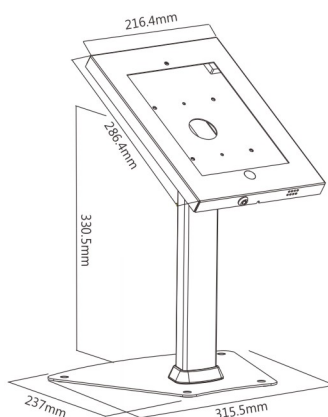

Fits Multiple Tablets
(for PAD12-04N only)

Cable Management
create a clean look

PAD12-04A

For 9.7" iPad, iPad Air, iPad Pro

PAD12-04AL

For 9.7" iPad, iPad Air, iPad Pro

PAD12-04N

For 9.7" & 10.2" iPad, 10.5" iPad Air (Gen 3), 10.5" iPad Pro, 10.1" Samsung Galaxy Tab A (2019)

PAD12 Series

Anti-Theft Height-Adjustable Tablet Kiosk

Anti-Theft Design provides additional security for your property

Fits Multiple Tablets (for PAD12-05N only)

Cable Management create a clean look

PAD12-05A	PAD12-05AL	PAD12-05N
For 9.7" iPad, iPad Air, iPad Pro	For 9.7" iPad, iPad Air, iPad Pro	For 9.7" & 10.2" iPad, 10.5" iPad Air (Gen 3), 10.5" iPad Pro, 10.1" Samsung Galaxy Tab A (2019)