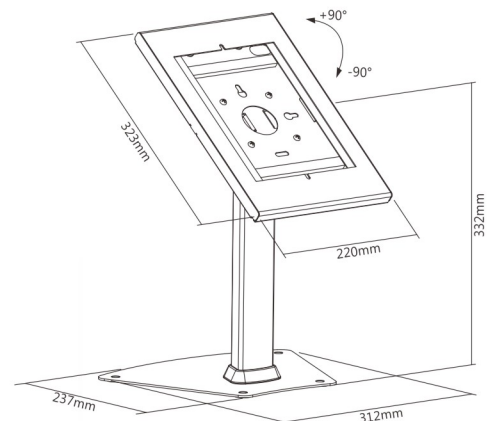

Fits Multiple Tablets
(for PAD12-04N only)

Cable Management
create a clean look

PAD12-04A

For 9.7" iPad, iPad Air, iPad Pro

PAD12-04AL

For 9.7" iPad, iPad Air, iPad Pro

PAD12-04N

For 9.7" & 10.2" iPad, 10.5" iPad Air (Gen 3), 10.5" iPad Pro, 10.1" Samsung Galaxy Tab A (2019)

PAD12 Series

Anti-Theft Height-Adjustable Tablet Kiosk

Anti-Theft Design provides additional security for your property

Fits Multiple Tablets (for PAD12-05N only)

Cable Management create a clean look

PAD12-05A	PAD12-05AL	PAD12-05N
For 9.7" iPad, iPad Air, iPad Pro	For 9.7" iPad, iPad Air, iPad Pro	For 9.7" & 10.2" iPad, 10.5" iPad Air (Gen 3), 10.5" iPad Pro, 10.1" Samsung Galaxy Tab A (2019)