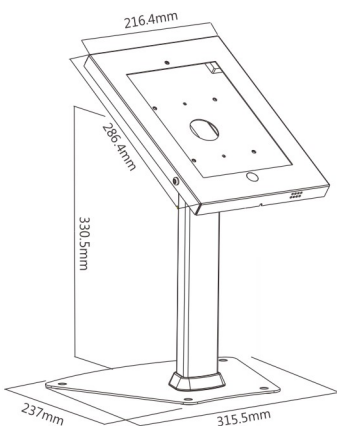

PAD12-04A

For 9.7" iPad, iPad Air, iPad Pro