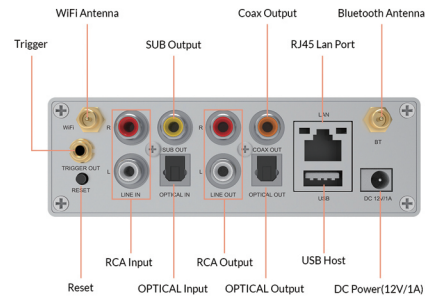

Main Features

- Streaming music via network without distance limitation or Bluetooth5.0 up to 10 meters.
- Bluetooth aptX HD for ture high resolution music.
- OLED display pannel to display input source info, song name, volume level and more.
- Support streaming source from online services, smart device memory, USB pen drive, NAS, Bluetooth, digital optical in and analog line in.
- Multiroom and multizone streaming enabled by multiple units connected in the same network.
- All music sources can be re-streamed in sync to other models from us.
- Airplay, Spotify Connect, Qplay, DLNA, UPnP protocol and 3rd party app compatible.
- High quality music streaming support, sample rate decoding up to 24bit, 192kHz.
- Spotify, Deezer, Tidal, Qobuz, iHeartRadio, TuneIn, Napster, lots of online streaming services integrated to use in the app.
- Free global online update for new features.
- Full function remote controller to use without mobile.
- Free iOS and Android app available.
- iTunes works with PC streaming.

Streaming Services

Interface Introduction

Technical Specifications

Interfaces

DC input: 12V/1A
 Audio Input:
 - RCA for analog input
 - Optical for digital input
 Audio Output:
 - RCA for analog output
 - Optical for digital output
 - Coaxial for digital output
 - Subwoofer out for active subwoofer
 USB host: to play USB music
 Ethernet RJ45: for wired LAN cable to connect internet
 LED indicators: to show the device status
 Reset: short press to reset the WiFi, long press to restore factory setting
 IR receiver: for remote control
 OLED display panel: to display status info

General

Power input: 12V/1A input
 Dimensions: 114.7*107.5*37mm
 Weight: 0.4kg
 Working temperature: 0~40°C