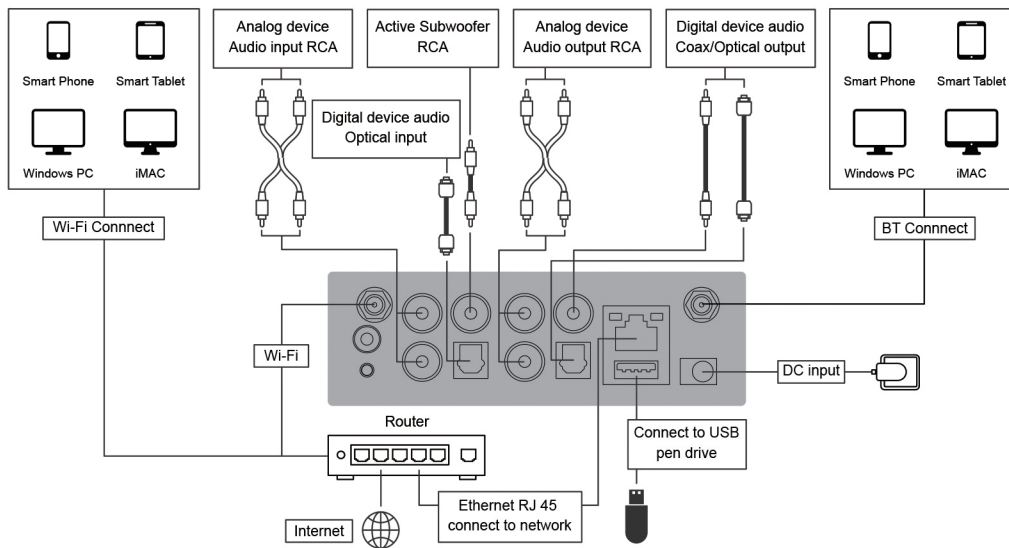

Main Features

- Streaming music via network without distance limitation or Bluetooth5.0 up to 10 meters.
- Bluetooth aptX HD for ture high resolution music.
- OLED display pannel to display input source info, song name, volume level and more.
- Support streaming source from online services, smart device memory, USB pen drive, NAS, Bluetooth, digital optical in and analog line in.
- Multiroom and multizone streaming enabled by multiple units connected in the same network.
- All music sources can be re-streamed in sync to other models from us.
- Airplay, Spotify Connect, Qplay, DLNA, UPnP protocol and 3rd party app compatible.
- High quality music streaming support, sample rate decoding up to 24bit, 192kHz.
- Spotify, Deezer, Tidal, Qobuz, iHeartRadio, TuneIn, Napster, lots of online streaming services integrated to use in the app.
- Free global online update for new features.
- Full function remote controller to use without mobile.
- Free iOS and Android app available.
- iTunes works with PC streaming.

Streaming Services

Interface Introduction

Technical Specifications

Interfaces

DC input: 12V/1A
 Audio Input:
 - RCA for analog input
 - Optical for digital input
 Audio Output:
 - RCA for analog output
 - Optical for digital output
 - Coaxial for digital output
 - Subwoofer out for active subwoofer
 USB host: to play USB music
 Ethernet RJ45: for wired LAN cable to connect internet
 LED indicators: to show the device status
 Reset: short press to reset the WiFi, long press to restore factory setting
 IR receiver: for remote control
 OLED display panel: to display status info