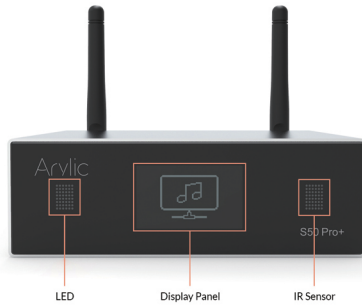

Main Features

- Streaming music via network without distance limitation or Bluetooth5.0 up to 10 meters.
- Bluetooth aptX HD for ture high resolution music.
- OLED display pannel to display input source info, song name, volume level and more.
- Support streaming source from online services, smart device memory, USB pen drive, NAS, Bluetooth, digital optical in and analog line in.
- Multiroom and multizone streaming enabled by multiple units connected in the same network.
- All music sources can be re-streamed in sync to other models from us.
- Airplay, Spotify Connect, Qplay, DLNA, UPnP protocol and 3rd party app compatible.
- High quality music streaming support, sample rate decoding up to 24bit, 192kHz.
- Spotify, Deezer, Tidal, Qobuz, iHeartRadio, TuneIn, Napster, lots of online streaming services integrated to use in the app.
- Free global online update for new features.
- Full function remote controller to use without mobile.
- Free iOS and Android app available.
- iTunes works with PC streaming.

Streaming Services

Interface Introduction

Technical Specifications

Interfaces

DC input: 12V/1A
 Audio Input:
 - RCA for analog input
 - Optical for digital input
 Audio Output:
 - RCA for analog output
 - Optical for digital output
 - Coaxial for digital output
 - Subwoofer out for active subwoofer
 USB host: to play USB music
 Ethernet RJ45: for wired LAN cable to connect internet
 LED indicators: to show the device status
 Reset: short press to reset the WiFi, long press to restore factory setting
 IR receiver: for remote control
 OLED display panel: to display status info

General

Power input: 12V/1A input
 Dimensions: 114.7*107.5*37mm
 Weight: 0.4kg
 Working temperature: 0~40°C