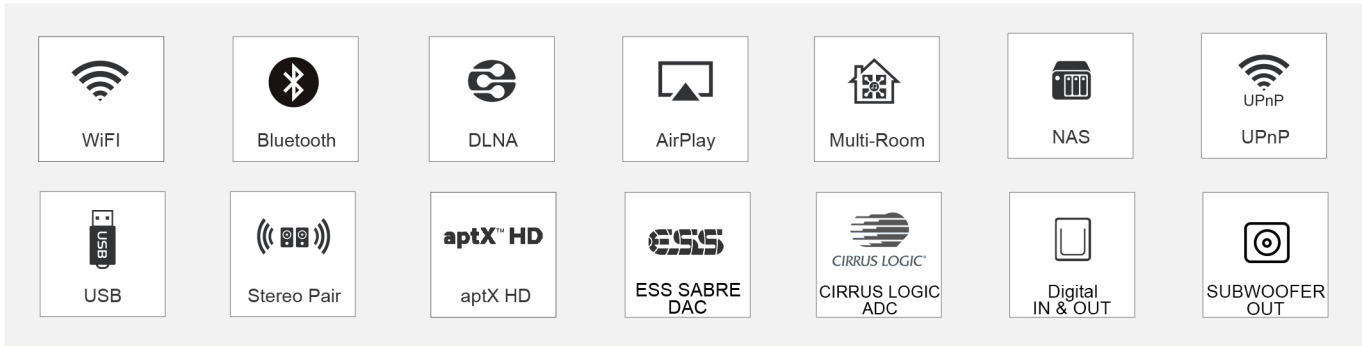

Streaming Services

Interface Introduction

Technical Specifications

Interfaces

DC input: 12V/1A
 Audio Input:
 - RCA for analog input
 - Optical for digital input
 Audio Output:
 - RCA for analog output
 - Optical for digital output
 - Coaxial for digital output
 - Subwoofer out for active subwoofer
 USB host: to play USB music
 Ethernet RJ45: for wired LAN cable to connect internet
 LED indicators: to show the device status
 Reset: short press to reset the WiFi, long press to restore factory setting
 IR receiver: for remote control
 OLED display panel: to display status info

Control applications

4STREAM for iOS and Android based smart devices
 iTunes for MAC and Windows PC
 Foobar2000 and other compatible third-party apps

Music sources

Online streaming services: Spotify, Amazon Music (us only), Internet Radio, QQ Music, Napster, Tidal, Qobuz, Deezer, TuenIn, iHeartRadio and more coming in the near future.
 Local storage: music stored on the mobile device memory, NAS, USB pen drive
 Aux input: RCA input
 Digital input: SPDIF Optical input