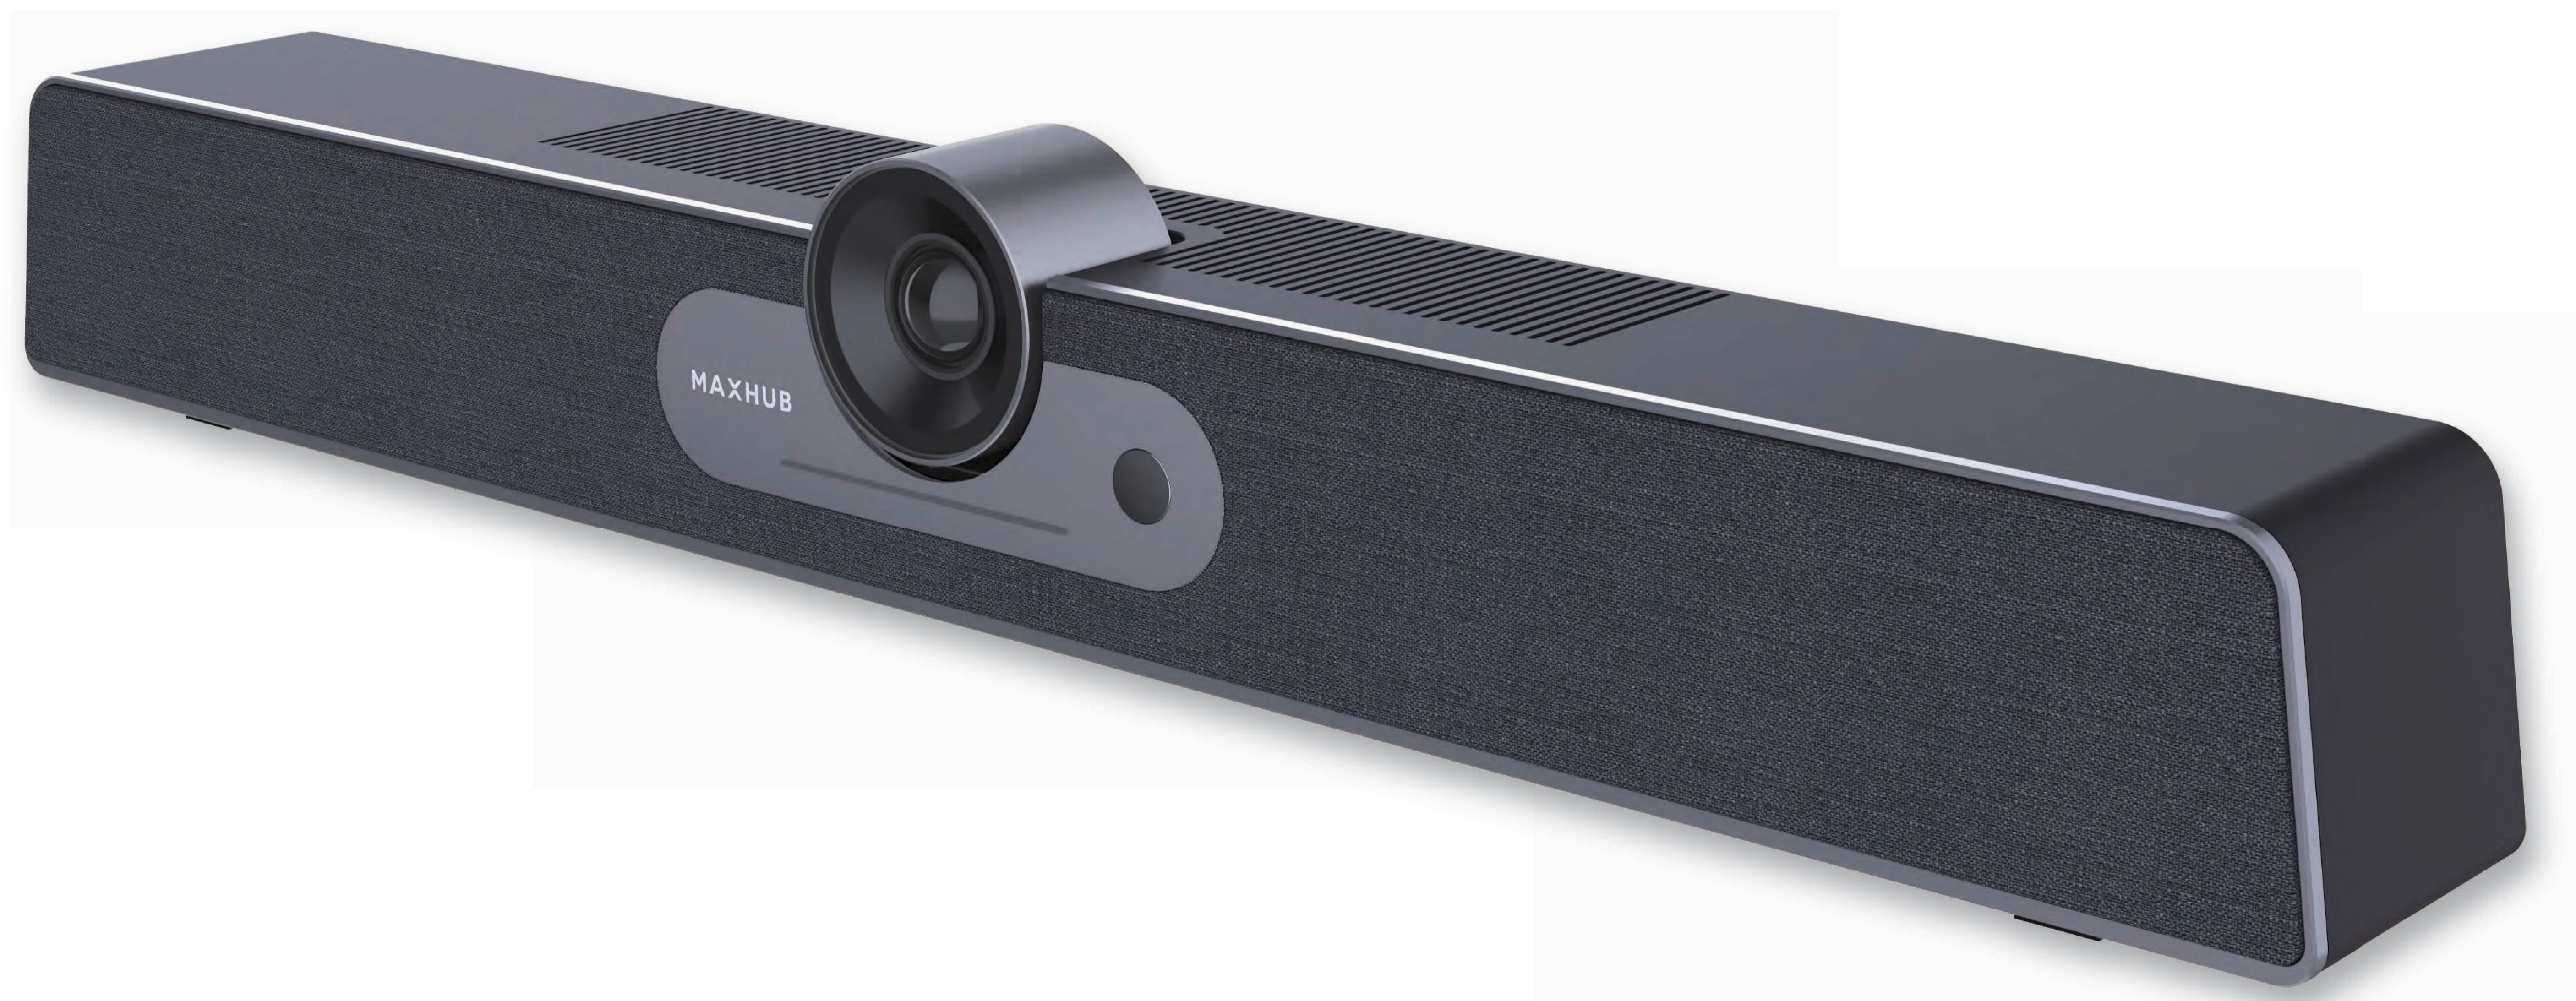

MAXHUB UC S07

Ultra-Wide Angle, All-in-One Video Soundbar for Huddle & Small Rooms

MAXHUB UC S07 is an all-in-one videobar with a high-resolution camera, a studio-quality speaker, and a microphone range that can cover extra-large spaces. A unified communication solution supports connecting with a laptop. The videobar can be used as a wide-angle camera, treble & bass speaker, and noise reduction microphone with smart features such as Auto Frame, Speaker Tracking, and Echo Cancellation.

Ultra HD 4K

Silky smooth UHD video of up to 30fps

120° FOV

Provides full-room coverage

Auto Framing

AI Vision
Intelligent face detection

Voice Localization

Speaker Tracking
Voice tracking

Tweeter + Woofer

HI-FI quality speaker for an exceptional audio experience

PoE

PoE support to simplify installation and minimize cost

USB Plug & Play

Single cable BYOD, auto-detect video, audio & HDMI

PIR Sensor

Auto on/off
Completely hands-free and energy saving

Camera			
Pixel	12M		
Sensor	1/2.3-inch 12MP Sony sensor		
Resolution and Frame Rate			
H.264/MJPEG	(1) 3840 x 2160	(2) 2560 x 1440	(3) 1920 x 1080
	(4) 1280 x 720	(5) 1024 x 576	(6) 960 x 540
	(7) 800 x 600	(8) 640 x 480	(9) 640 x 360
	(10) 480 x 270	(11) 352 x 288	(12) 320 x 240
	YUY2	(1) 640 x 480	(2) 640 x 360
	(4) 352 x 288	(5) 320 x 240	(6) 320 x 180
	(7) 160 x 120		
ZOOM	5x Digital Zoom		
Output Format	MJPG; YUY2; H.264		
Field Of View	120° (D)		
Adjustable Angle	± 15° (V)		
Focus Mode	Fixed-Focus		
Focus Distance	1m		
Special Features	Auto Framing: automatic adjustment FOV to fit in all participants Speaker Tracking: voice triggered people tracking 10 Zooming Pre-sets for instant setting up		