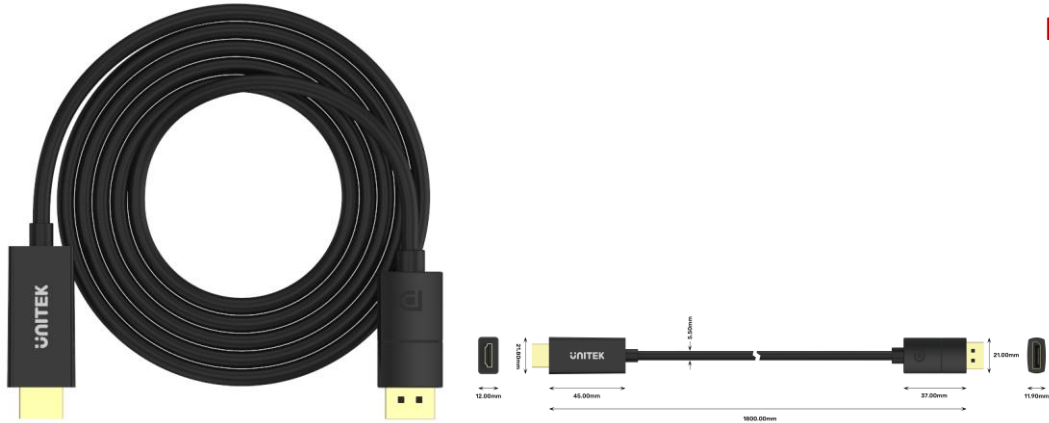

Human friendly

DP 1.2 to HDMI 4K Cable 1.8M (V1608A)

Supports 4K@60Hz and HDR, DisplayPort to HDMI Unidirectional

Description:

This DisplayPort to HDMI Cable connects a computer, laptop, or other source device with DisplayPort to an HDMI television or monitor.

Product Features:

- **4K Video & Authentic Audio** - Supports resolution up to UHD 4K@60Hz and High-Definition Audio for a full range of audio types.
- **Unidirectional Cable** - DisplayPort to HDMI is NOT bi-directional. It only connects to a display with HDMI.
- **Stream with HDCP2.2** - Allows you to broadcast Netflix, DisneyPlus, or any other OOT contents which are digitally protected onto your monitor.
- **Clutter-Free Installation** - At 1.8m in length, this cable eliminates the need for excess adapters and cabling, ensuring a tidy installation.

Package Contents:

- 1 x DP 1.2 to HDMI 4K Cable 1.8M, 1 x User Manual

Pieces/Carton: 60 pieces/carton

Dimension	37 x 21 x 11.9mm (DP Side); 45 x 21.8 x 12mm (HDMI Side)
Material / Color	PC plastic / Black
Cable Length	1.8M
Upstream	DisplayPort Male
Downstream	HDMI Male