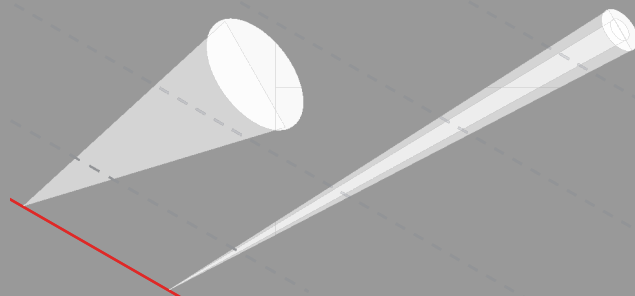

ALKALINE-POWER

2 x AAA Alkaline batteries

Patented
Optics System

**PURE BEAM®
FOCUS**

ULTRA VIEW FLOOD
for up close

BULLS-EYE SPOT
for distance

QUICK-CYCLE SWITCH SYSTEM

Part No.

Description

COAPS100

Torch LED Polysteel Bulls Eye Spot 2 x AAA Batteries 110 Lm