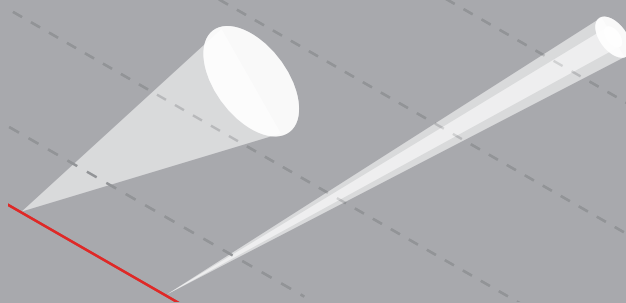

ALKALINE-POWER

3 × AAA Alkaline batteries

Patented
Optics System

PURE BEAM® FOCUS

ULTRA VIEW FLOOD
for up close

BULLS-EYE SPOT
for distance

MEDIUM

HIGH

LOW

QUICK-CYCLE SWITCH SYSTEM