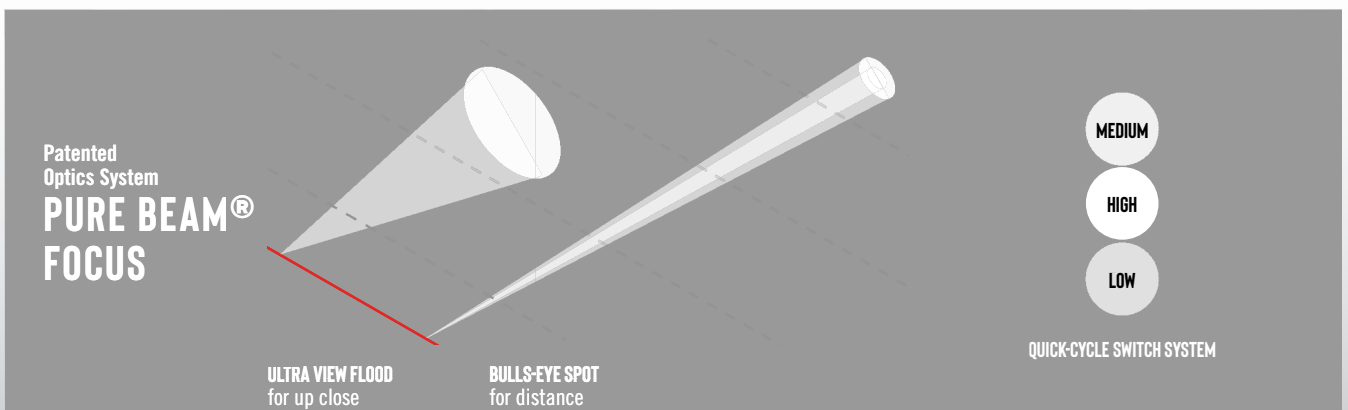

ALSO COMPATIBLE WITH:

4 x AA Alkaline batteries (not included)

Part No.	Description
COAPS700R	Torch LED Polysteel Dual Power Rechargeable/Battery 510Lm