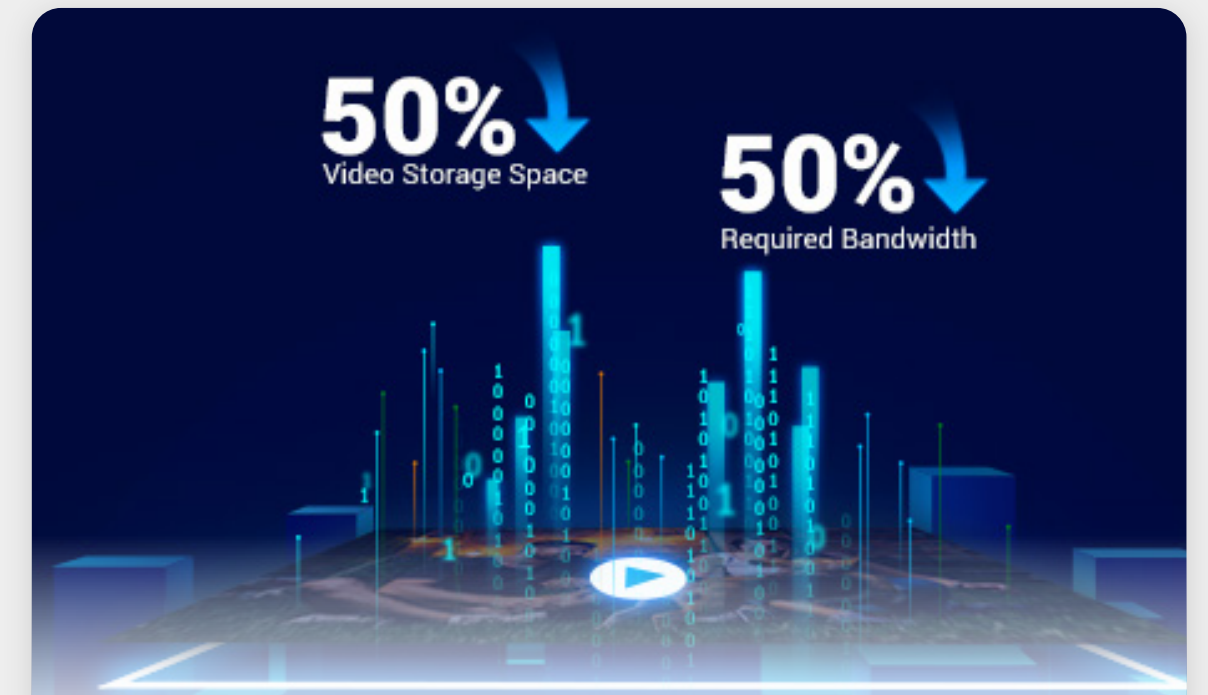

Upon detection of intruders, the camera will set off a loud siren and flash spotlights for on-site deterrence.

Stable Wi-Fi connection

The H4 boosts up to 200m Wi-Fi coverage thanks to its high-performance dual antennas⁵. It also offers wired options for further convenience.

Dual storage options

Safely store important moments or cute memories on a large local storage card, or by subscribing to the EZVIZ CloudPlay.

H.265 video technology

H.265 creates a smoother viewing experience while only using about 50% of the data storage space required by cameras with H.264.