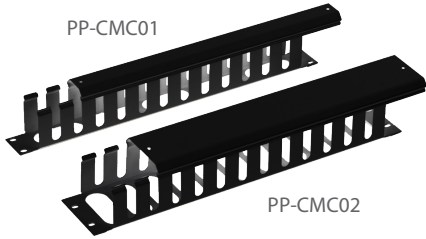

Finger Cable Management Bar

MODEL CODE	TYPE
------------	------

PP-CMC01	1RU
PP-CMC02	2RU

19" metal Cable Management Bar with cap
Black colour

19" Cable Management Bar

MODEL CODE	TYPE
------------	------

PP-CM001	1RU
PP-CM020	2RU

Vertical Cable Management

MODEL CODE	DIMENSIONS
------------	------------

RAVCM-40	40 x 70mm
RAVCM-70	70 x 70mm

Vertical cabinet cable management
accessory 1U. Black colour

19" Blanking Panel

MODEL CODE	DIMENSIONS
------------	------------

RABP-1RU	1RU
RABP-2RU	2RU
RABP-4RU	4RU

Black colour

Brush Panel

MODEL CODE	TYPE
------------	------

RABBP-1RU	1RU
-----------	-----

1RU 19" Brush cable management bar
Black colour

Brush Panel - SR Series

MODEL CODE	TYPE
------------	------

RABCE	Cabinet cable entry
-------	---------------------

Brush panel for SR Series cabinets cable
entry. Black colour

Cabinet Plinth - SR Series

MODEL CODE	DIMENSIONS
------------	------------

RSPL6X6	600mm x 600mm
RSPL6X8	600mm x 800mm
RSPL6X9	600mm x 900mm
RSPL6X10	600mm x 1000mm
RSPL6X12	600mm x 1200mm
RSPL8X9	800mm x 900mm
RSPL8X10	800mm x 1000mm