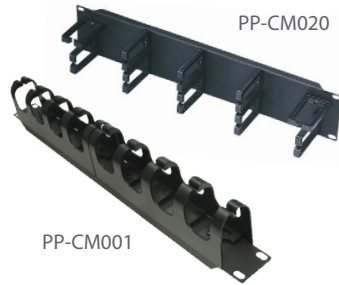

Finger Cable Management Bar

MODEL CODE	TYPE
------------	------

PP-CMC01	1RU
PP-CMC02	2RU

19" metal Cable Management Bar with cap
Black colour

19" Cable Management Bar

MODEL CODE	TYPE
------------	------

PP-CM001	1RU
PP-CM020	2RU

Vertical Cable Management

MODEL CODE	DIMENSIONS
------------	------------

RAVCM-40	40 x 70mm
RAVCM-70	70 x 70mm

Vertical cabinet cable management
accessory 1U. Black colour

19" Blanking Panel

MODEL CODE	DIMENSIONS
------------	------------

RABP-1RU	1RU
RABP-2RU	2RU
RABP-4RU	4RU

Black colour

Brush Panel

MODEL CODE	TYPE
------------	------

RABBP-1RU	1RU
-----------	-----

1RU 19" Brush cable management bar
Black colour

Brush Panel - SR Series

MODEL CODE	TYPE
------------	------

RABCE	Cabinet cable entry
-------	---------------------

Brush panel for SR Series cabinets cable
entry. Black colour

Cabinet Plinth - SR Series

MODEL CODE	DIMENSIONS
------------	------------

RSPL6X6	600mm x 600mm
RSPL6X8	600mm x 800mm
RSPL6X9	600mm x 900mm
RSPL6X10	600mm x 1000mm
RSPL6X12	600mm x 1200mm
RSPL8X9	800mm x 900mm
RSPL8X10	800mm x 1000mm