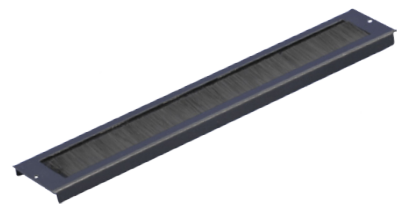

Finger Cable Management Bar

MODEL CODE	TYPE
------------	------

PP-CMC01	1RU
PP-CMC02	2RU

19" metal Cable Management Bar with cap
Black colour

19" Cable Management Bar

MODEL CODE	TYPE
------------	------

PP-CM001	1RU
PP-CM020	2RU

Vertical Cable Management

MODEL CODE	DIMENSIONS
------------	------------

RAVCM-40	40 x 70mm
RAVCM-70	70 x 70mm

Vertical cabinet cable management
accessory 1U. Black colour

19" Blanking Panel

MODEL CODE	DIMENSIONS
------------	------------

RABP-1RU	1RU
RABP-2RU	2RU
RABP-4RU	4RU

Black colour

Brush Panel

MODEL CODE	TYPE
------------	------

RABBP-1RU	1RU
-----------	-----

1RU 19" Brush cable management bar
Black colour

Brush Panel - SR Series

MODEL CODE	TYPE
------------	------

RABCE	Cabinet cable entry
-------	---------------------

Brush panel for SR Series cabinets cable
entry. Black colour

Cabinet Plinth - SR Series

MODEL CODE	DIMENSIONS
------------	------------

RSPL6X6	600mm x 600mm
RSPL6X8	600mm x 800mm
RSPL6X9	600mm x 900mm
RSPL6X10	600mm x 1000mm
RSPL6X12	600mm x 1200mm
RSPL8X9	800mm x 900mm
RSPL8X10	800mm x 1000mm