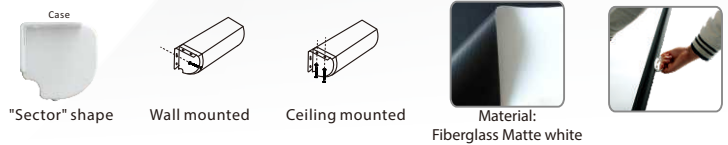

### Standard

# Auto-lock Manual Projection Screen

### Features

- Ideal for education, commercial presentations or residential home cinema
- Auto-locking system provides variable height settings
- Dual wall and ceiling installation design
- Screen lanyard for easy operation included - allows screen's pull down handle to be reached from high areas
- Standard 4-side black masking borders
- Black backed screen material eliminates light penetration for superior color reproduction

### Material

- Matte White screen material is durable and easy to clean
- Create 1.0 gain presentation
- 160° wide viewing angle available
- Optional grey matte white fabric (0.8 gain, 160° viewing angle)