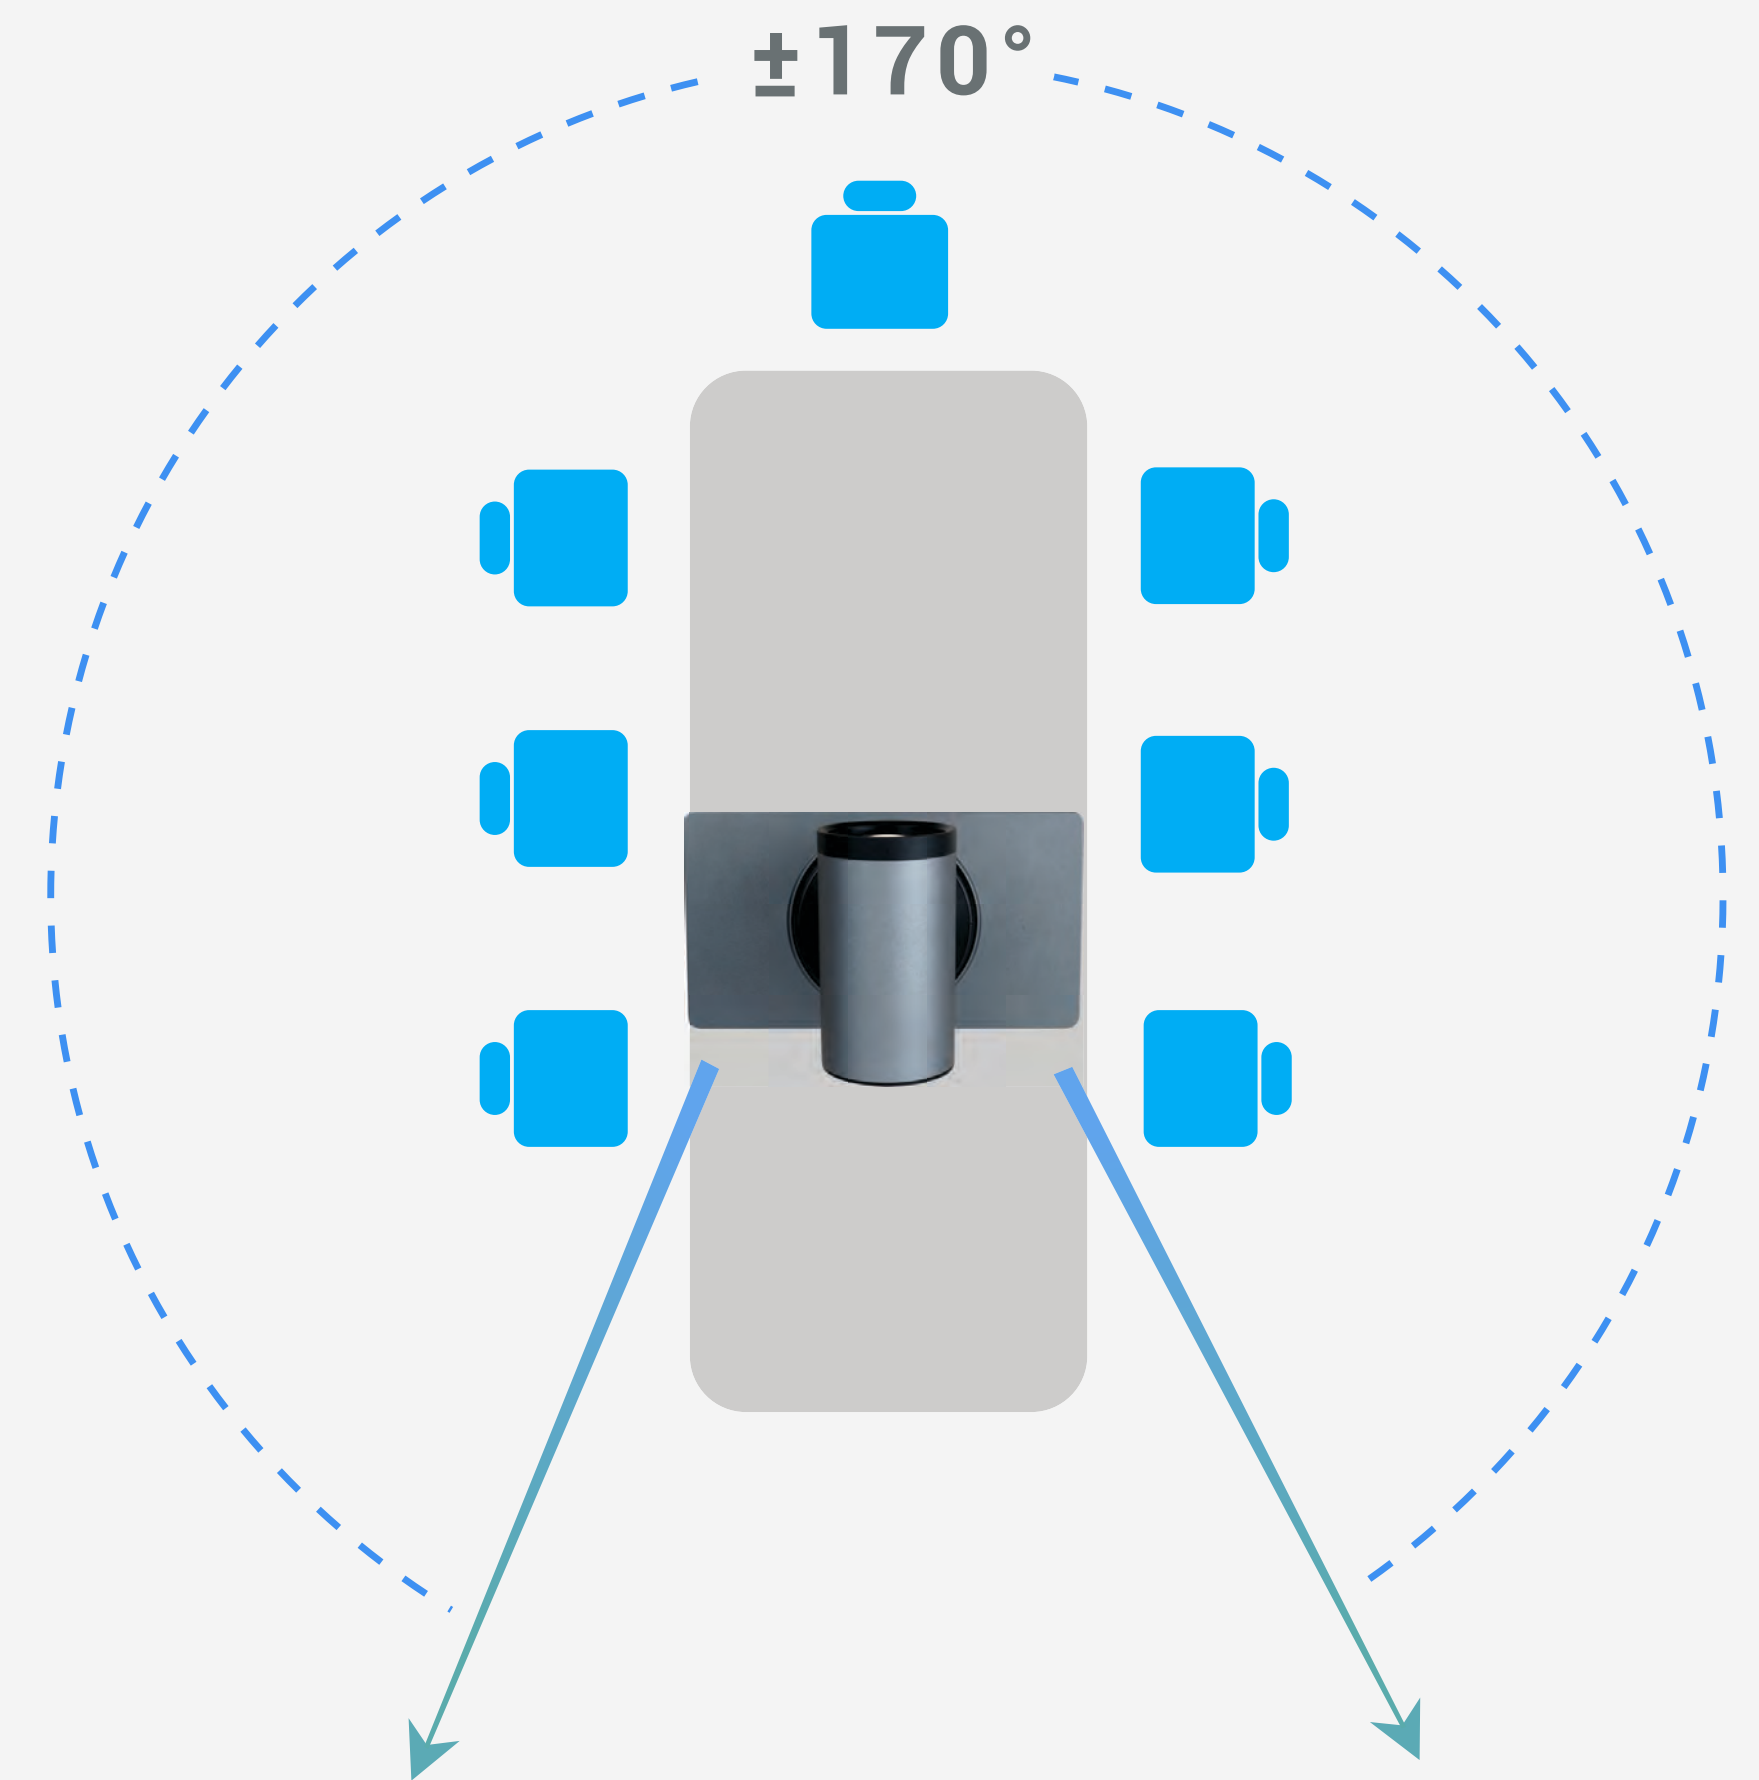

> WDR

WDR (Wide Dynamic Range) uses image exposure analysis to make the darker objects brighten and the brighter objects darken, making all objects visible even in large contrast.

HFOV71°

Tilt ±30°

Pan ±170°

Intelligent. Adaptive. Versatile.

Pan ±170° / Tilt ±30° / HFOV71° | Image flip
0.1° preset accuracy | 255 preset positions

Whisper-quiet and supremely smooth, the adaptive PTZ system within the UC P25 captures video quickly and precisely, for a distraction-free meeting. A sensational 71 ° field of view keeps every team member in view, while the image flip option helps adjust your camera to match your mounting choice.