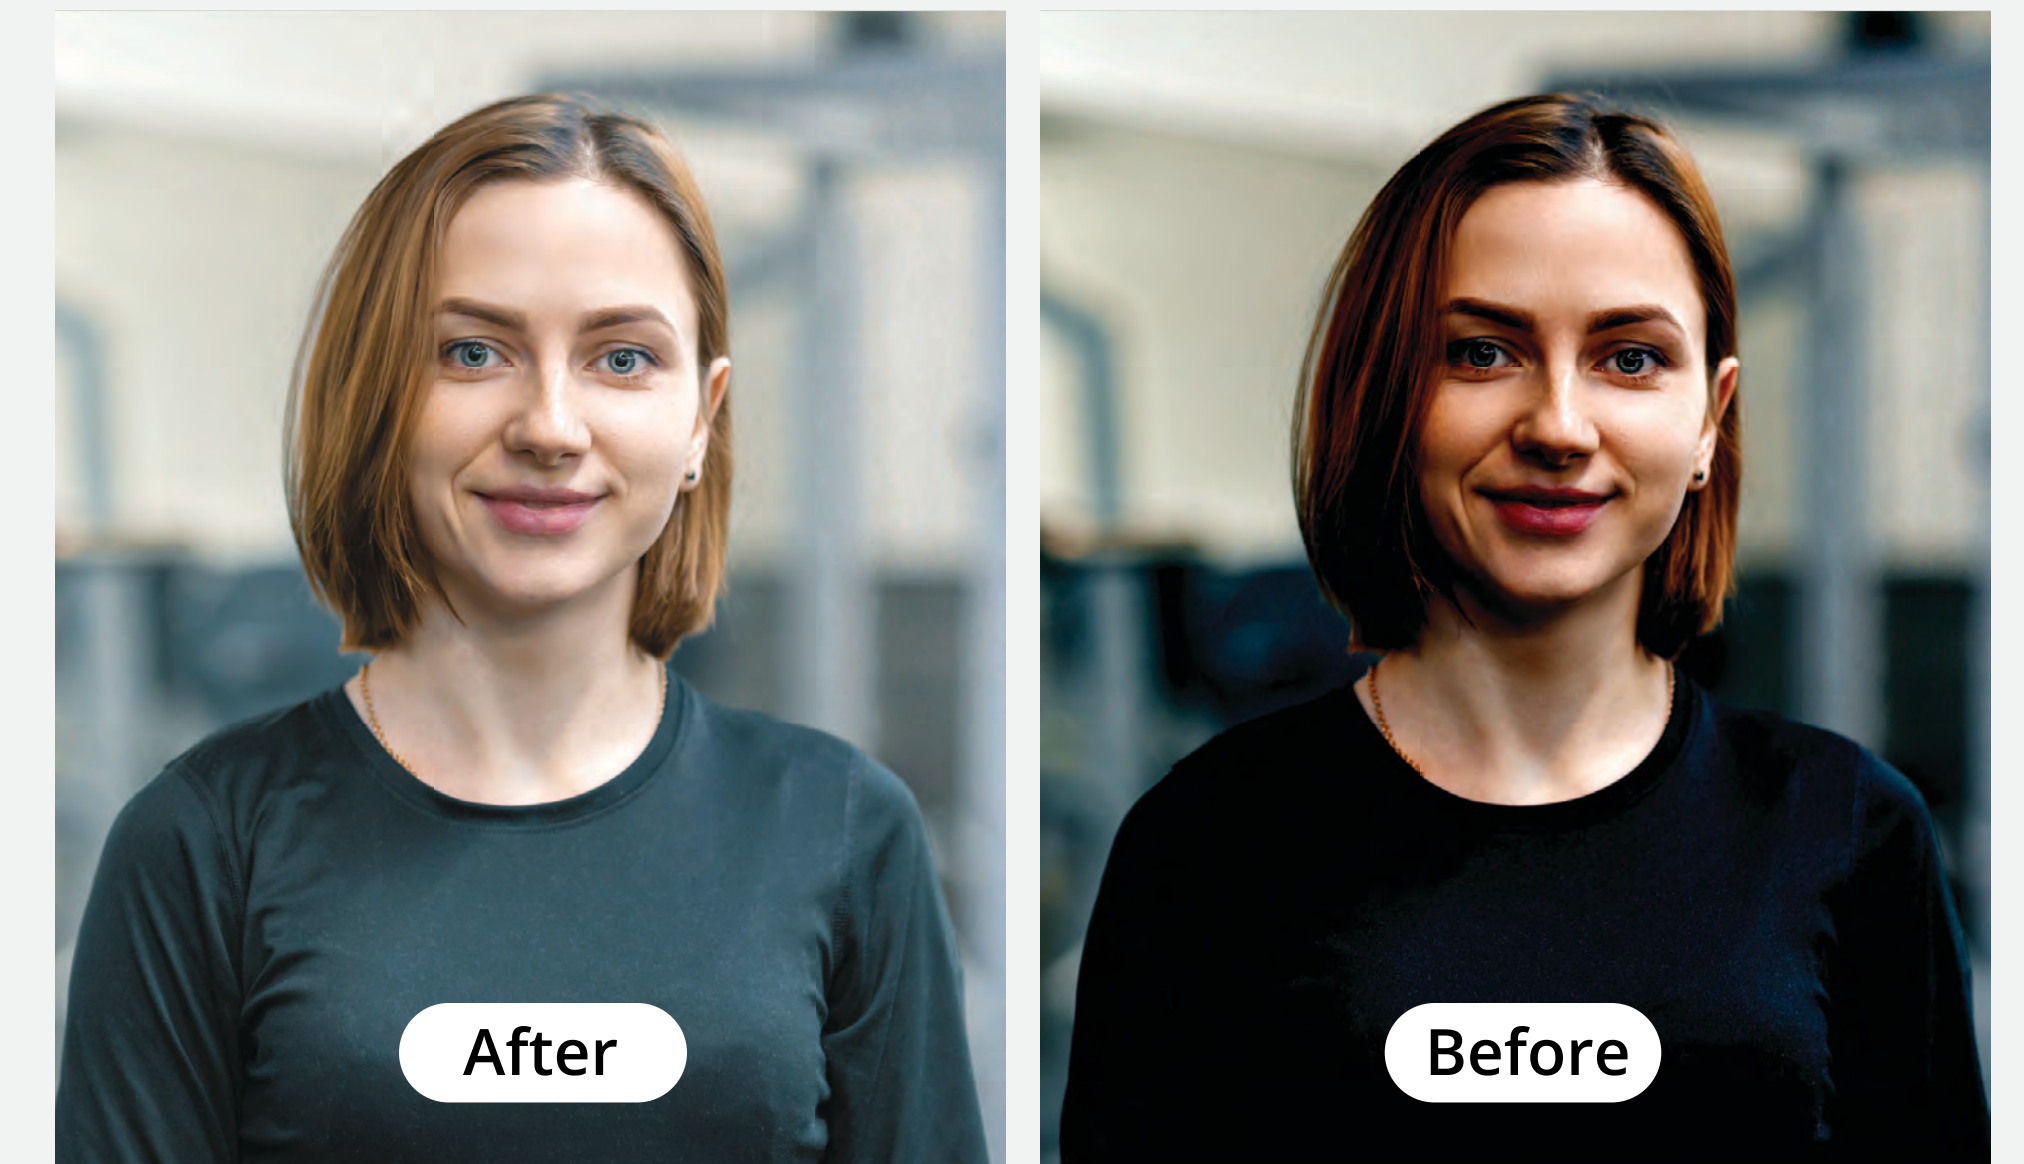

Complete Clarity. Anywhere.

Illuminate the possibilities with MAXHUB UC P25. Our state-of-the-art algorithms could easily maintain color and detail in dim lighting. The WDR neutralizes glare and shadows, creating a balanced image in complex lighting conditions.

> Low lux technology

MAXHUB adopts low lux technology in the UC P25 PTZ camera, fully enhancing the images to be more vivid and identifying every detail in video conferences.

> 2D & 3D DNR

MAXHUB's algorithm provides flexible integration of 2D and 3D DNR(Digital Noise Reduction) for improved noise reduction, yielding sharp images even under low lighting conditions.

> WDR

WDR (Wide Dynamic Range) uses image exposure analysis to make the darker objects brighten and the brighter objects darken, making all objects visible even in large contrast.