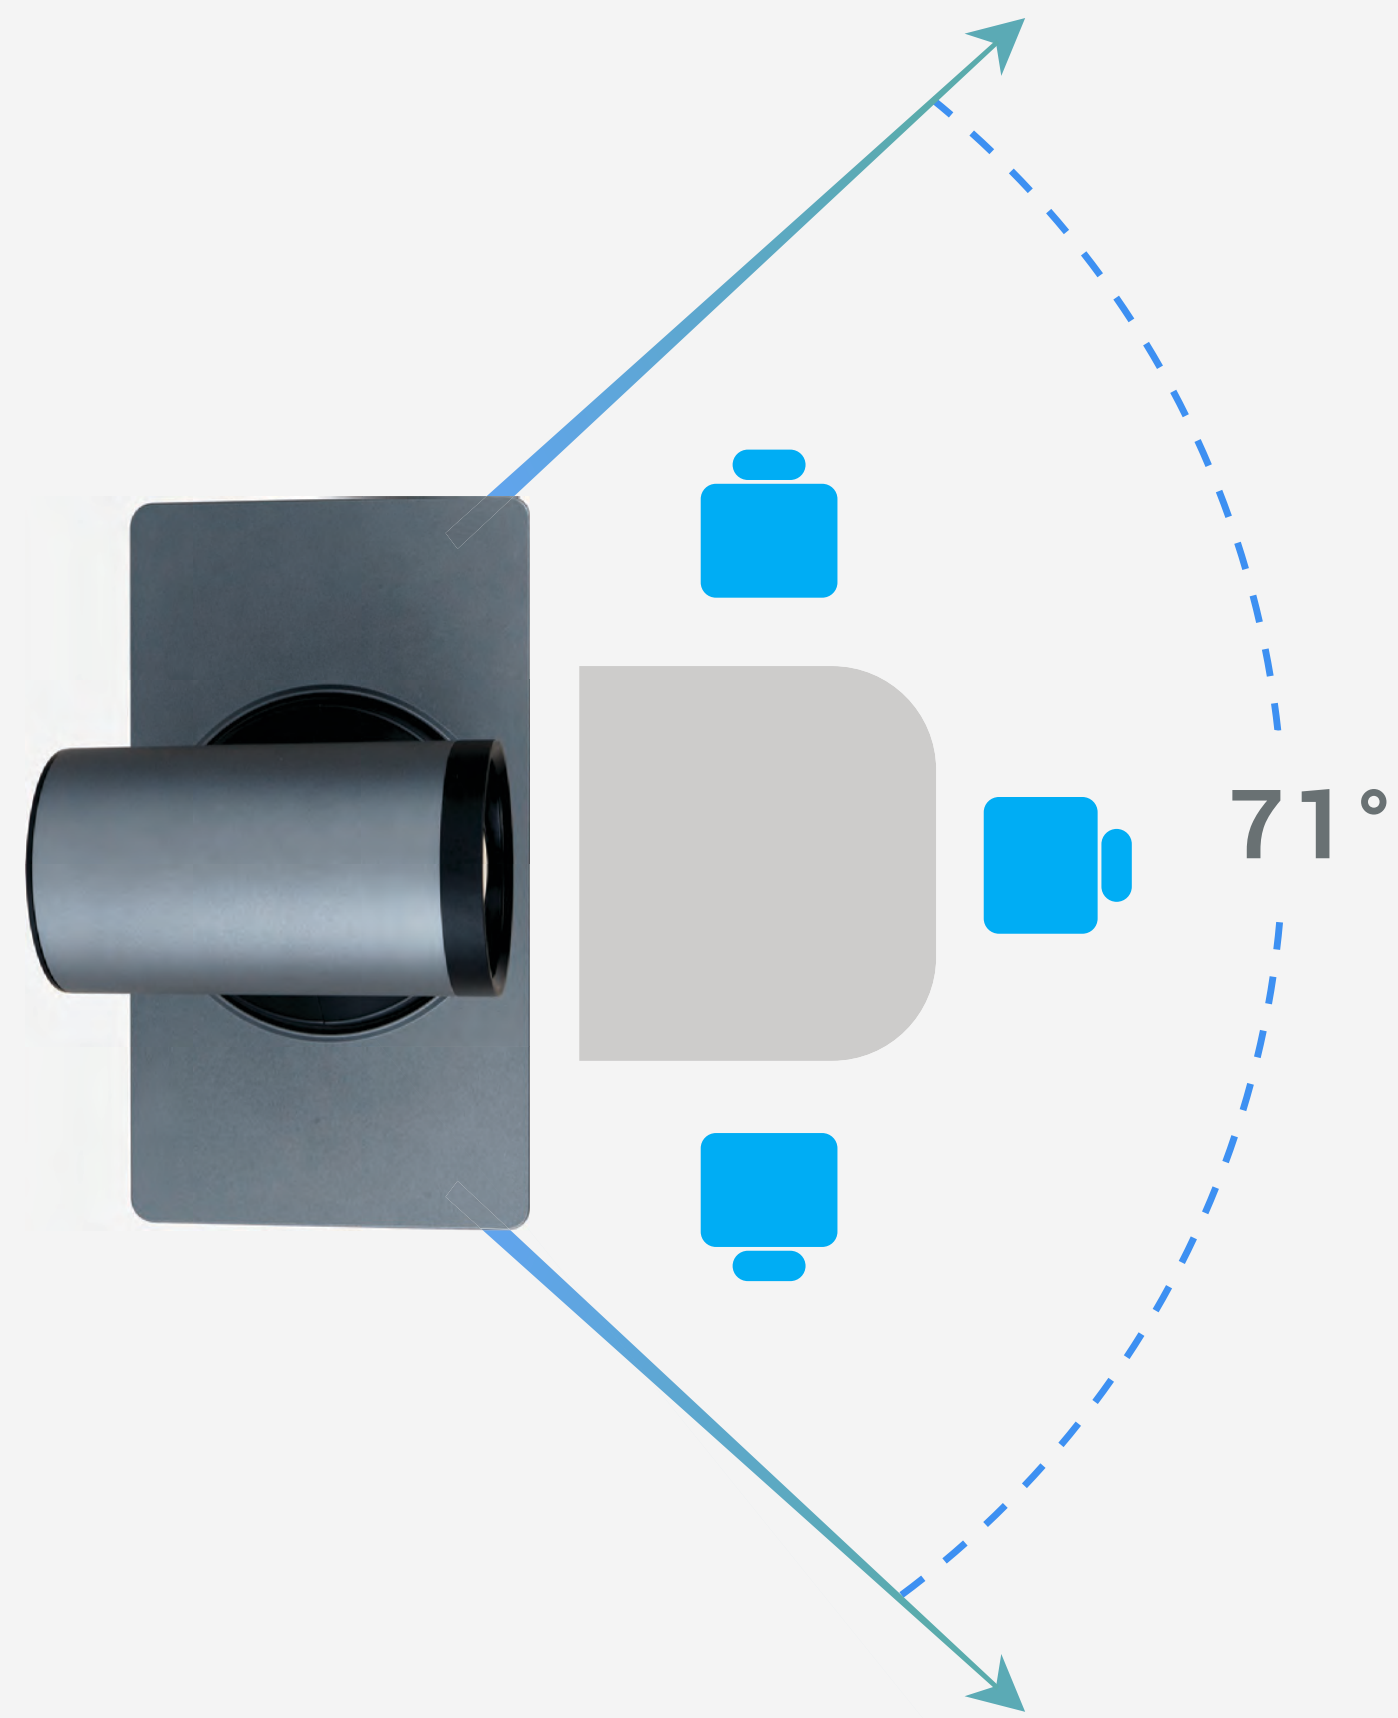

> WDR

WDR (Wide Dynamic Range) uses image exposure analysis to make the darker objects brighten and the brighter objects darken, making all objects visible even in large contrast.

HFOV71°

Tilt ±30°

Pan ±170°

Intelligent. Adaptive. Versatile.

Pan ±170° / Tilt ±30° / HFOV71° | Image flip
0.1° preset accuracy | 255 preset positions

Whisper-quiet and supremely smooth, the adaptive PTZ system within the UC P25 captures video quickly and precisely, for a distraction-free meeting. A sensational 71 ° field of view keeps every team member in view, while the image flip option helps adjust your camera to match your mounting choice.

> Image flip

Automatic image flip for the inverted mount.

The Perfect Views. Always.

Adapt your meeting to suit your needs. Remote control functionality means you can adjust your focus in seconds at the touch of a button. The UC P25 can integrate with a host of common protocols, so it can blend seamlessly into your conferencing space.