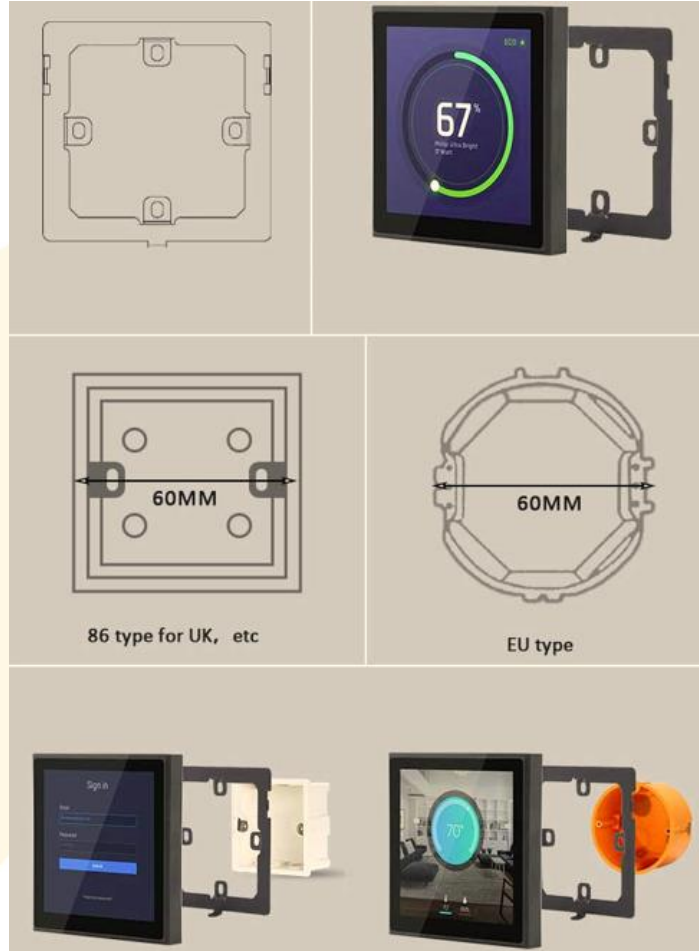

AXIUM AX-KP4

Axiu m

Axiu AX-KP4

The machined aluminum chassis of the 4" Android IPC Capacitive Touchscreen provides a unique high-quality finish to suit the most discerning user.

The most compact in a family of 3 touchscreens, with sizes to suit any user requirements. All panels, 4" 5.5" and 8" come preloaded with the Axiu self-discovery APP, providing plug and play functionality out of the box. The app discovers Axiu amplifiers and automatically loads zone information. Functionality can be expanded and the layout customized with the use of Axiu Design Portal software from www.axiumcontrol.com Customized App designs are uploaded locally with the ability to remotely push changes via our cloud servers.

The dedicated Axiu app provides additional hardware setup functions including brightness and IP configuration.

Connectivity is provided via a PoE ethernet port, or 12v DC and Ethernet or Wi-fi communication, ensuring backwards compatibility with previous KPC touchscreen wiring.

sales@axium.co.nz

www.axiumcontrol.com

Axiu m
AX-KP4

AXIUM AX-KP4

86 type for UK, etc

EU type

Axiu m AX-KP4

| |
|--|
| 4" 480 x 480 Capacitive Touchscreen |
| RK3566 Quad Core Cortex -A55 processor |
| 2GB Memory |
| 12DC |
| PoE Ethernet/Ethernet |
| Wi-Fi |