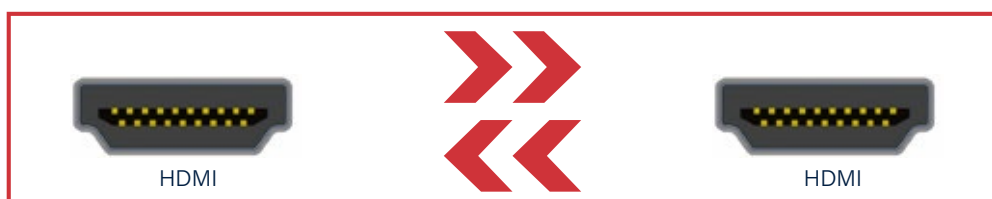

4K PREMIUM HDMI 2.0 SLIMLINE CABLE

DESCRIPTION

The DYNAMIX HDMI Premium High Speed Cable delivers reliable high-bandwidth performance for modern audio & video applications. Supporting resolutions up to 4K Ultra HD (3840 x 2160) at 60Hz, it provides crisp image quality & smooth playback for home entertainment, gaming, & professional AV environments. Featuring support for HDR (High Dynamic Range) content & Dolby TrueHD audio, this cable ensures enhanced visual contrast & immersive sound reproduction. Gold-plated HDMI connectors & high-purity copper conductors provide dependable signal transmission, while plug-and-play operation allows for quick & easy installation.

FEATURES

- Resolutions up to 4K Ultra HD (3840 x 2160) @ 60Hz
- High-bandwidth performance up to 18Gbps
- HDR (High Dynamic Range) compatible
- 4:4:4 Chroma Sampling for crystal-clear text & graphics
- HDCP 2.2 compliant for protected content playback
- 21:9 Ultra-Wide Cinema aspect ratio compatible
- Audio Return Channel (ARC) capable
- Up to 32 audio channels
- Audio sample rates up to 1536kHz
- Dolby TrueHD & DTS-HD Master Audio support
- Uncompressed digital audio transmission
- Multi-stream audio delivery
- Plug-and-play installation

SPECIFICATIONS

Connector Type	HDMI Type-A Male to HDMI Type-A Male
HDMI Performance	HDMI 2.0 / Premium High Speed
Maximum Bandwidth	18Gbps
Maximum Resolution	4K UHD (3840 x 2160) @ 60Hz
HDR Support	Yes
Chroma Sub-sampling	4:4:4 / 4:2:2 / 4:2:0
Colour Depth	Up to 48-bit Deep Colour
HDCP Support	HDCP 2.2
Audio Support	Dolby TrueHD, DTS-HD Master Audio, LPCM
ARC Support	Yes
CEC Support	Yes
3D Support	Yes
Ethernet Channel	Yes
Backward Compatible	Yes
Connector Construction	Gold-plated HDMI connector with high-purity copper conductors
Sleeve Construction	Triple-shielded construction for enhanced signal integrity & durable moulded strain relief